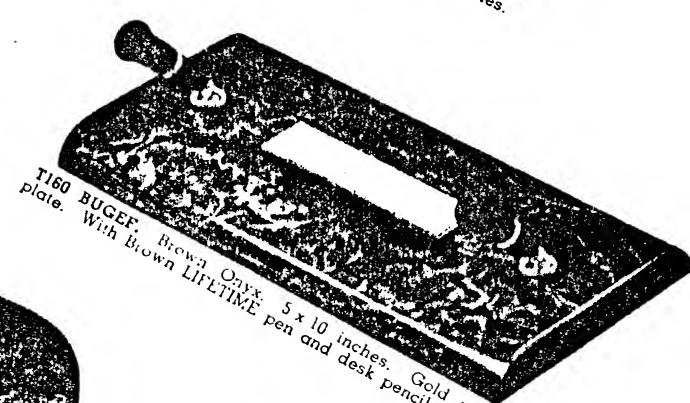

T160 BUGEJ. Brown Onyx. 5 x 10 inches. Gold name plate. With Brown LIFETIME pen and desk pencil $25.00.